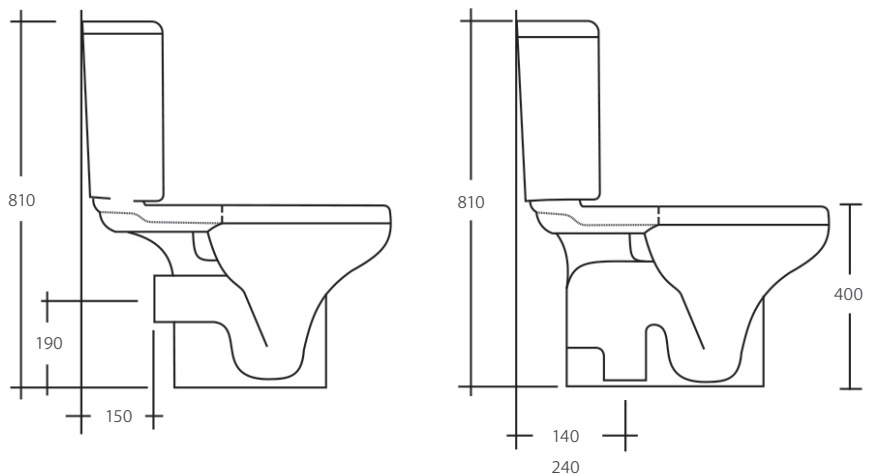

LIWA

Close Coupled Suite

- GEBERIT Valves – world's best!
- BLACK colour
- Concealed pan for easy cleaning
- UF soft close seat
- Stainless steel hinges
- WELS 4 Star rated
- Available as P-Trap or S-Trap
- Dual bottom inlet
- Includes concealed floor fixing kit

Suite Setup	CODE
Dual Bottom Inlet S-Trap 140	122722B

Warranty	Period
Ceramics	10 Years
Valves	2 Years
Seat Cover	12 Months

Find your nearest retailer at fienza.com.au/retailers. To find a product on show, please call your nearest retailer to check if they currently show this product. Please note, showrooms change constantly and Fienza does not keep a list of where products are currently on display. All measurements are in millimetres and subject to change without notice. Effective 1st April 2017.