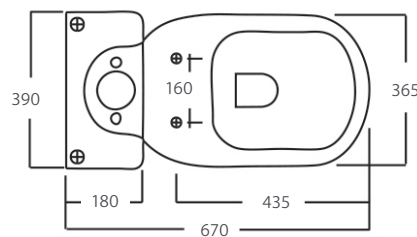

LIWA

Close Coupled Suite

- GEBERIT Valves – world's best!
- BLACK colour
- Concealed pan for easy cleaning
- UF soft close seat
- Stainless steel hinges
- WELS 4 Star rated
- Available as P-Trap or S-Trap
- Dual bottom inlet
- Includes concealed floor fixing kit

Suite Setup	CODE
Dual Bottom Inlet S-Trap 140	122722B

Warranty	Period
Ceramics	10 Years
Valves	2 Years
Seat Cover	12 Months

Find your nearest retailer at fienza.com.au/retailers. To find a product on show, please call your nearest retailer to check if they currently show this product. Please note, showrooms change constantly and Fienza does not keep a list of where products are currently on display. All measurements are in millimetres and subject to change without notice. Effective 1st April 2017.