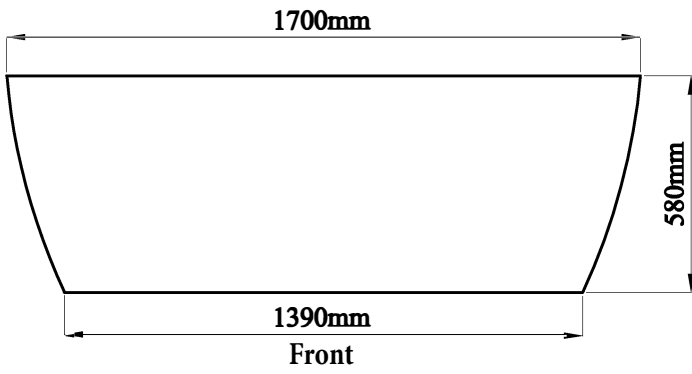

Milano Back-To-Wall 1700mm
Measurement: 1700 × 800 × 580 mm

SECTION A-A

SECTION B-B