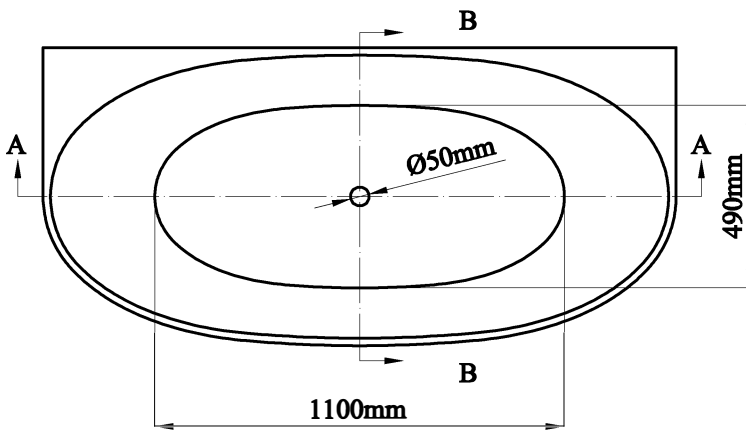

Milano Back-To-Wall 1700mm
Measurement: 1700 × 800 × 580 mm

SECTION A-A

SECTION B-B