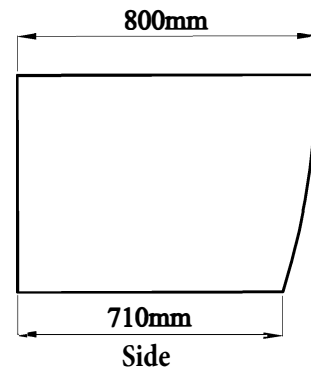

Milano Back-To-Wall 1700mm
Measurement: 1700 × 800 × 580 mm

SECTION A-A

SECTION B-B