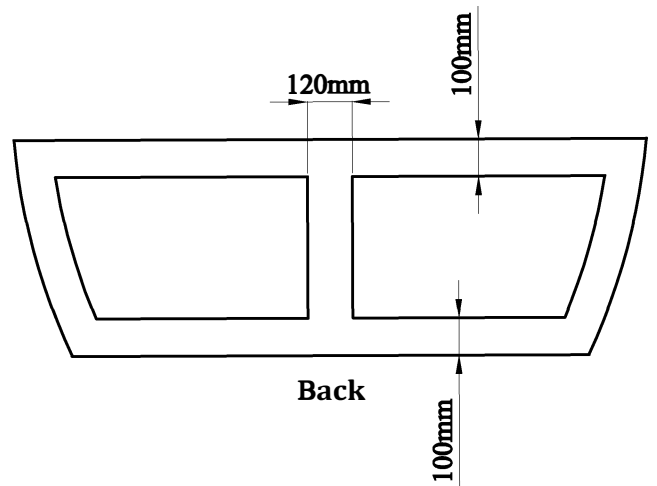

Milano Back-To-Wall 1700mm
Measurement: 1700 × 800 × 580 mm

SECTION A-A

SECTION B-B