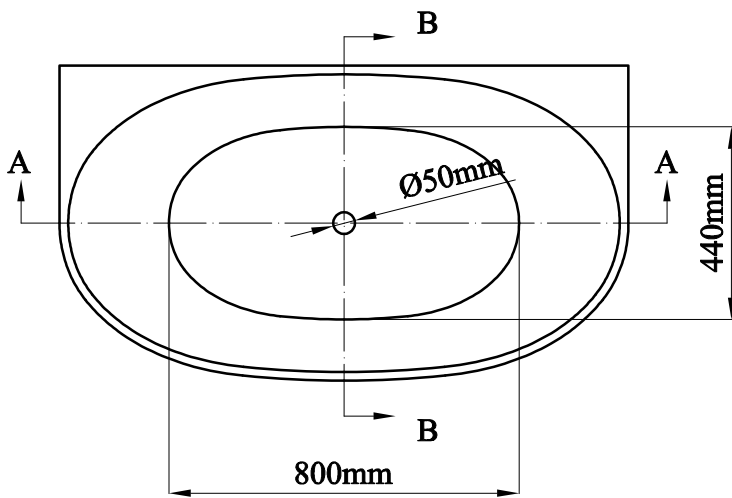

# Milano Back-To-Wall 1300mm

Measurement: 1300 × 720 × 580 mm

SECTION A-A

SECTION B-B