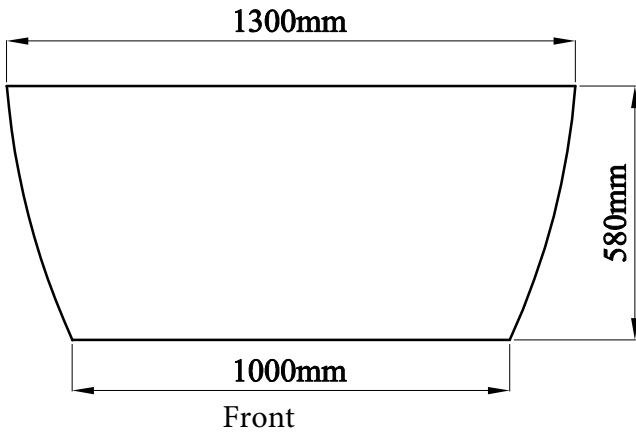

# Milano Back-To-Wall 1300mm

Measurement: 1300 × 720 × 580 mm

SECTION A-A

SECTION B-B