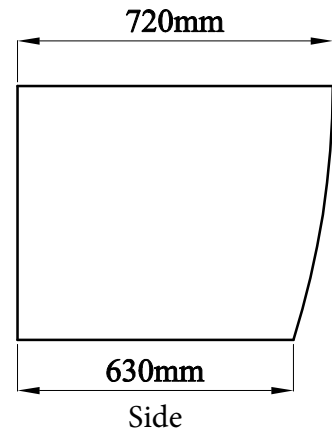

# Milano Back-To-Wall 1300mm

Measurement: 1300 × 720 × 580 mm

SECTION A-A

SECTION B-B