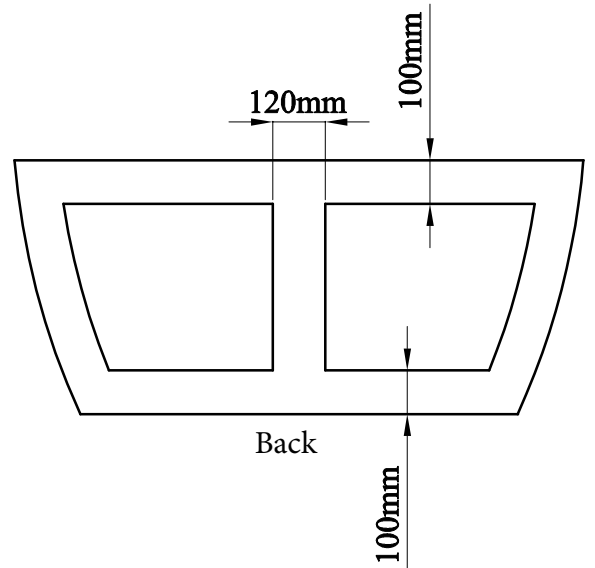

# Milano Back-To-Wall 1300mm

Measurement: 1300 × 720 × 580 mm

SECTION A-A

SECTION B-B