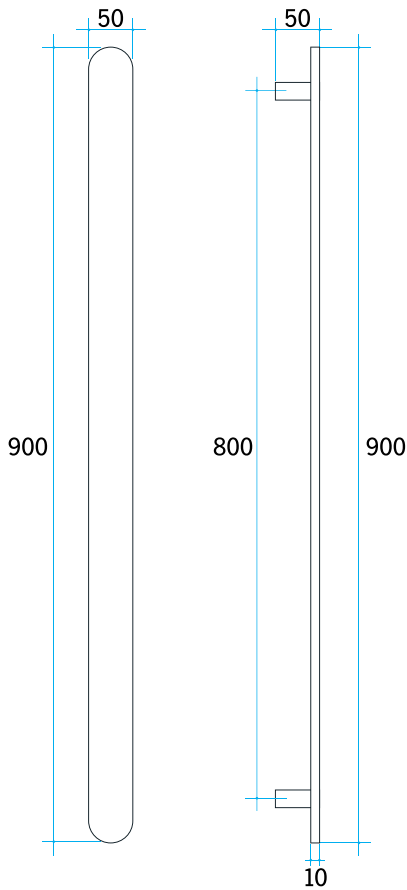

Thermorail Flat Pill 12Volt Vertical Bar

Electric Heated Towel Rails for use in bathrooms

Note: All dimensions are in millimetres (mm)

Stock Code	Finish	Size (mm)	Output (W)	No. of Bars
VP900	Polished Stainless Steel	W50 x H900 x D50	20 Watts	1

Please note: Specifications are for information purposes only. Whilst every effort has been made to ensure the product specifications are accurate, due to continuing product development and improvement the specifications are subject to change. Specifications can be used to rough in and fit timber supports in the wall however we recommend no holes are drilled without having the product on site or verifying the details with the manufacturer. Thermogroup cannot be held liable or responsible for errors due to updated specifications