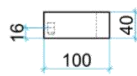

Thermorail Towel Rails 12V

Electric Heated Towel Rails for use in bathrooms

Stock Code	Finish	Size (mm)	Output (W)	No. of Bars
DSS6	Polished Stainless Steel	W632 x H40 x D100	23 Watts	1

PLEASE NOTE: Specifications are for information purposes only. Whilst every effort has been made to ensure the product specifications are accurate, due to continuing product development and improvement the specifications are subject to change. Specifications can be used to rough in and fit timber supports in the wall however we recommend no holes are drilled without having the product on site or verifying the details with the manufacturer. Thermogroup cannot be held liable or responsible for errors due to updated specifications.