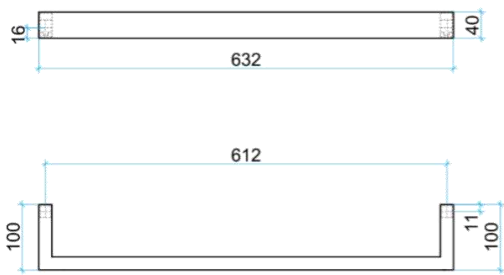

Thermorail Towel Rails 12V

Electric Heated Towel Rails for use in bathrooms

Stock Code	Finish	Size (mm)	Output (W)	No. of Bars
DSS6	Polished Stainless Steel	W632 x H40 x D100	23 Watts	1

PLEASE NOTE: Specifications are for information purposes only. Whilst every effort has been made to ensure the product specifications are accurate, due to continuing product development and improvement the specifications are subject to change. Specifications can be used to rough in and fit timber supports in the wall however we recommend no holes are drilled without having the product on site or verifying the details with the manufacturer. Thermogroup cannot be held liable or responsible for errors due to updated specifications.