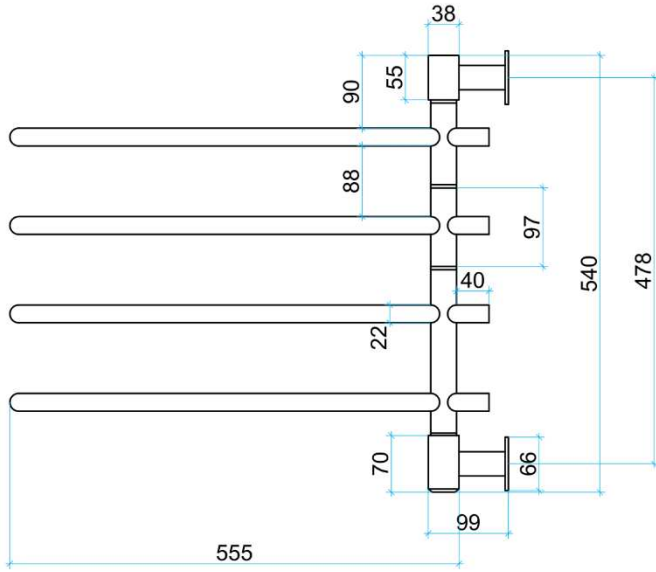

Thermorail Swivel Towel Rails 240V

Electric Heated Towel Rails for use in bathrooms

Stock Code	Finish	Size (mm)	Output (W)	No. of Bars
SV24	Polished Stainless Steel	W600 x H540 x D99	48 Watts	4

PLEASE NOTE: Specifications are for information purposes only. Whilst every effort has been made to ensure the product specifications are accurate, due to continuing product development and improvement the specifications are subject to change. Specifications can be used to rough in and fit timber supports in the wall however we recommend no holes are drilled without having the product on site or verifying the details with the manufacturer. Thermogroup cannot be held liable or responsible for errors due to updated specifications.