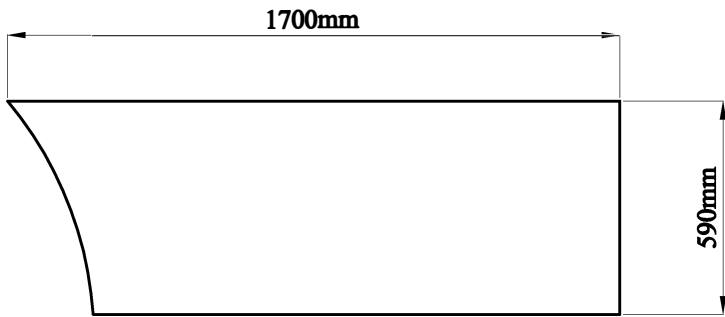

Studio Bath-1700R
Measurement: 1700 × 750 × 590 mm

Front

Side

SECTION A-A

Back

SECTION B-B