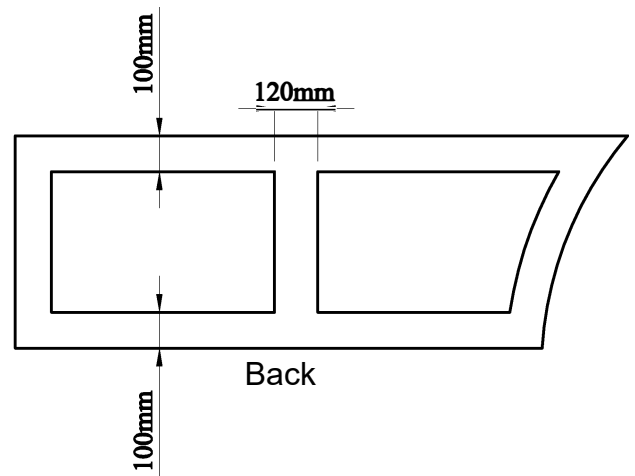

Studio Bath-1700R
Measurement: 1700 × 750 × 590 mm

Front

Side

SECTION A-A

Back

SECTION B-B