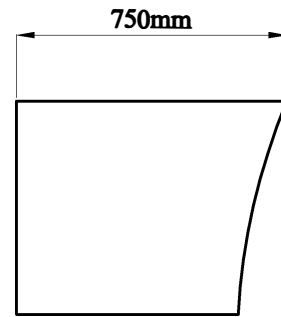

Studio Bath-1700R
Measurement: 1700 × 750 × 590 mm

Front

Side

SECTION A-A

Back

SECTION B-B