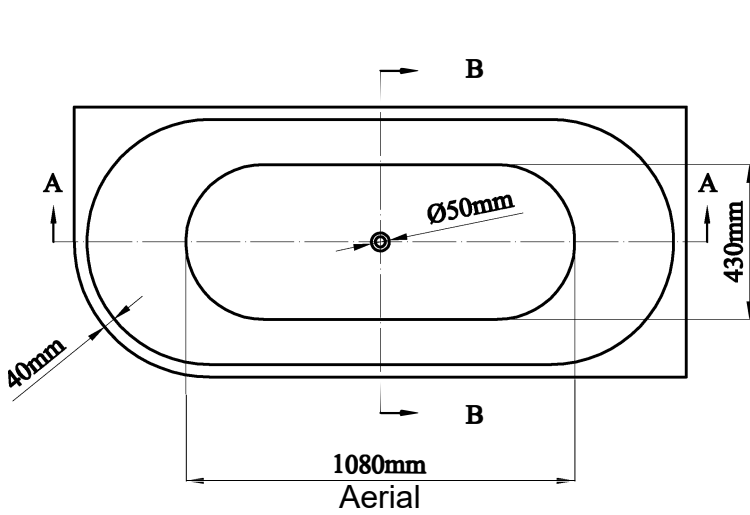

Studio Bath-1700R
Measurement: 1700 × 750 × 590 mm

Front

Side

SECTION A-A

Back

SECTION B-B