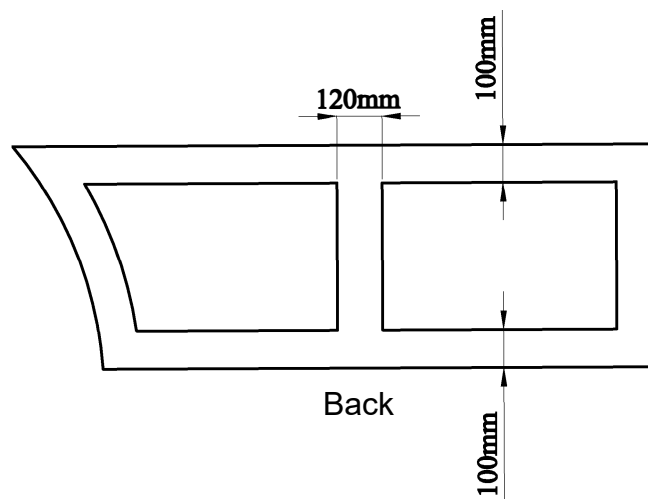

Studio Bath-1700L

Measurement: 1700 × 750 × 590 mm

Front

Side

SECTION A-A

SECTION B-B