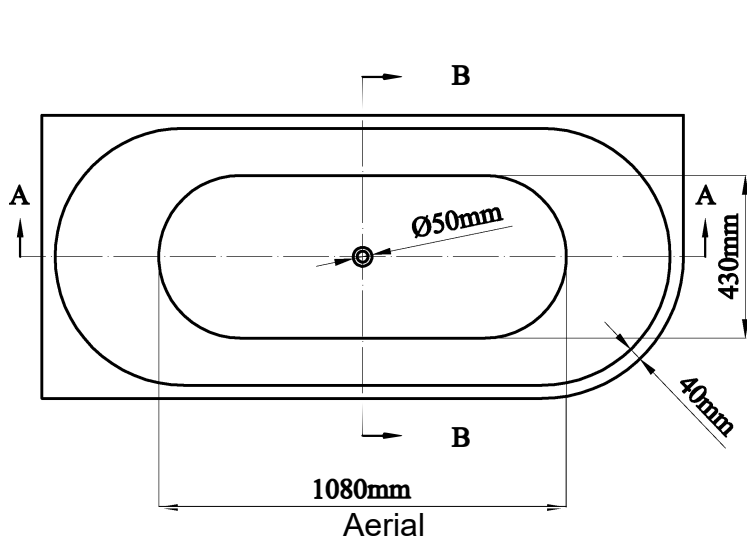

Studio Bath-1700L

Measurement: 1700 × 750 × 590 mm

Front

Side

SECTION A-A

SECTION B-B