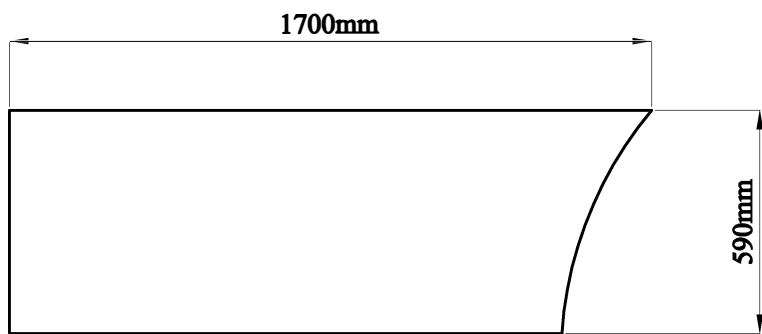

Studio Bath-1700L

Measurement: 1700 × 750 × 590 mm

Front

Side

SECTION A-A

SECTION B-B