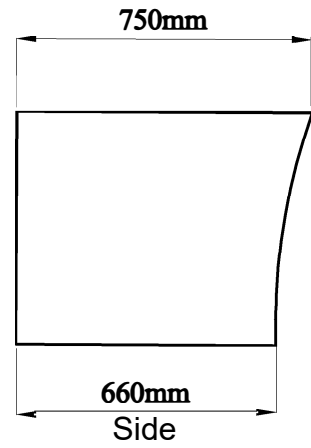

Studio Bath-1500R

Measurement: 1500 × 750 × 590 mm

SECTION A-A

SECTION B-B