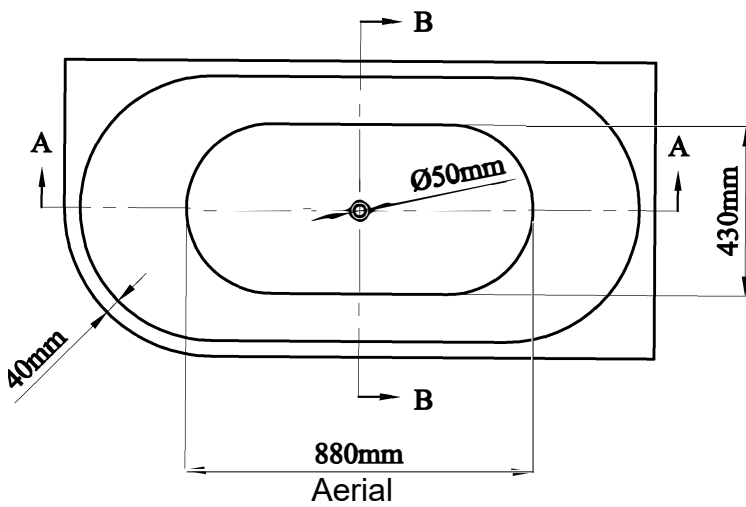

Studio Bath-1500R

Measurement: 1500 × 750 × 590 mm

SECTION A-A

SECTION B-B