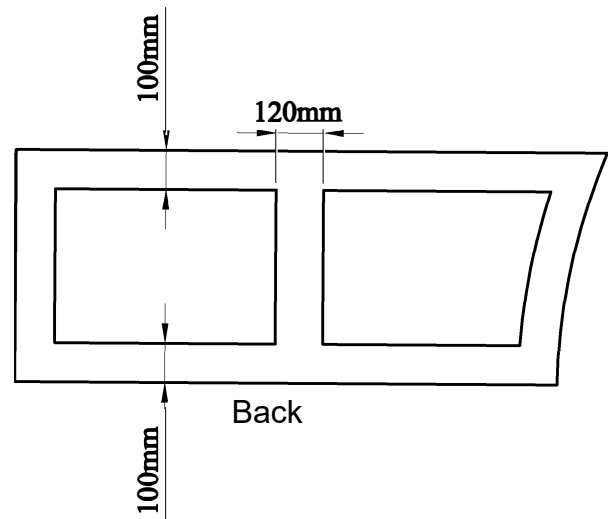

Studio Bath-1500R

Measurement: 1500 × 750 × 590 mm

SECTION A-A

SECTION B-B