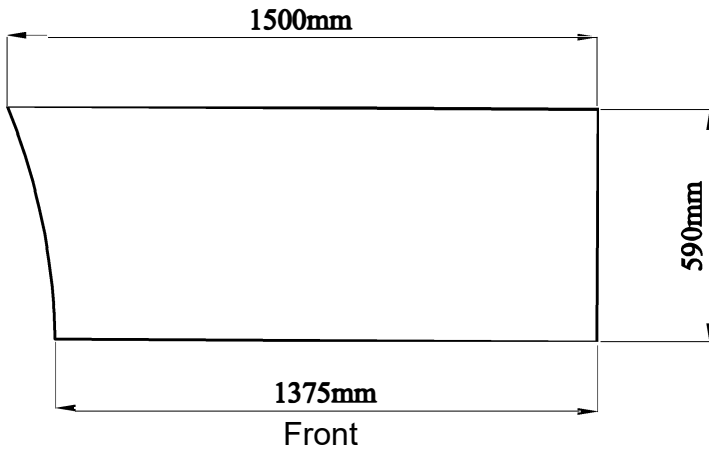

Studio Bath-1500R

Measurement: 1500 × 750 × 590 mm

SECTION A-A

SECTION B-B