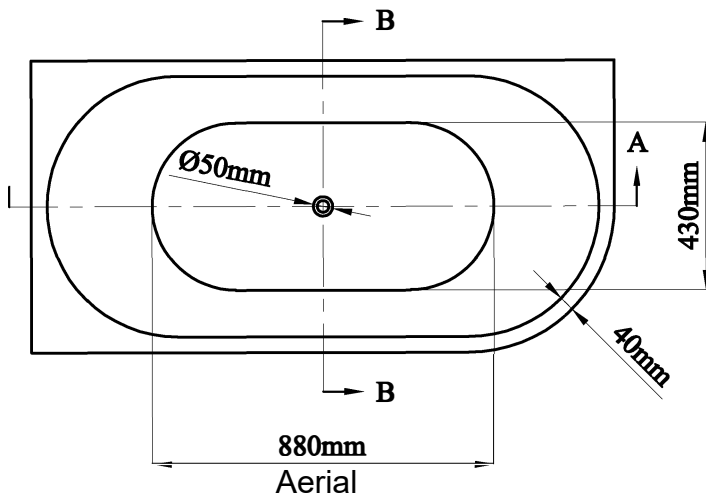

# Studio Bath-1500L

Measurement: 1500 × 750 × 590 mm

SECTION A-A

SECTION B-B