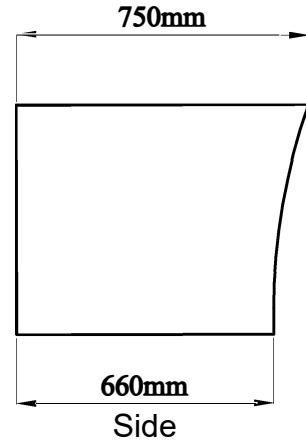

# Studio Bath-1500L

Measurement: 1500 × 750 × 590 mm

SECTION A-A

SECTION B-B