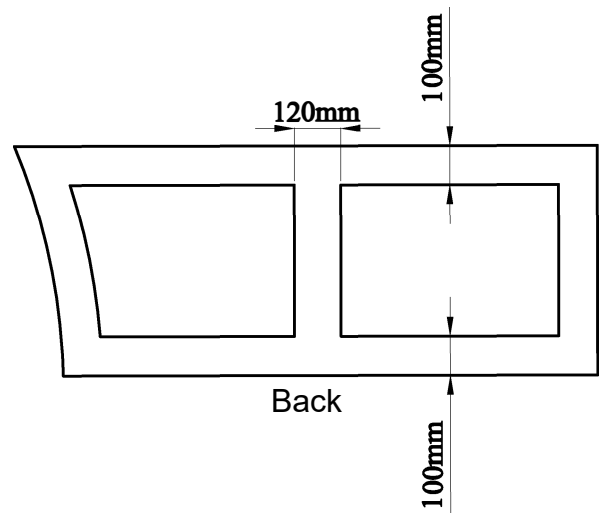

# Studio Bath-1500L

Measurement: 1500 × 750 × 590 mm

SECTION A-A

SECTION B-B