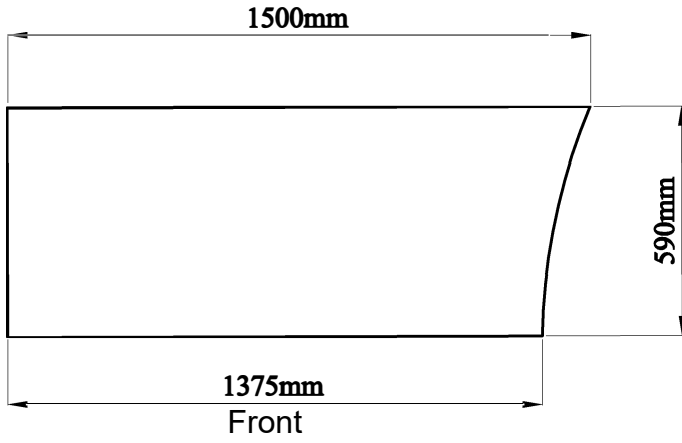

# Studio Bath-1500L

Measurement: 1500 × 750 × 590 mm

SECTION A-A

SECTION B-B